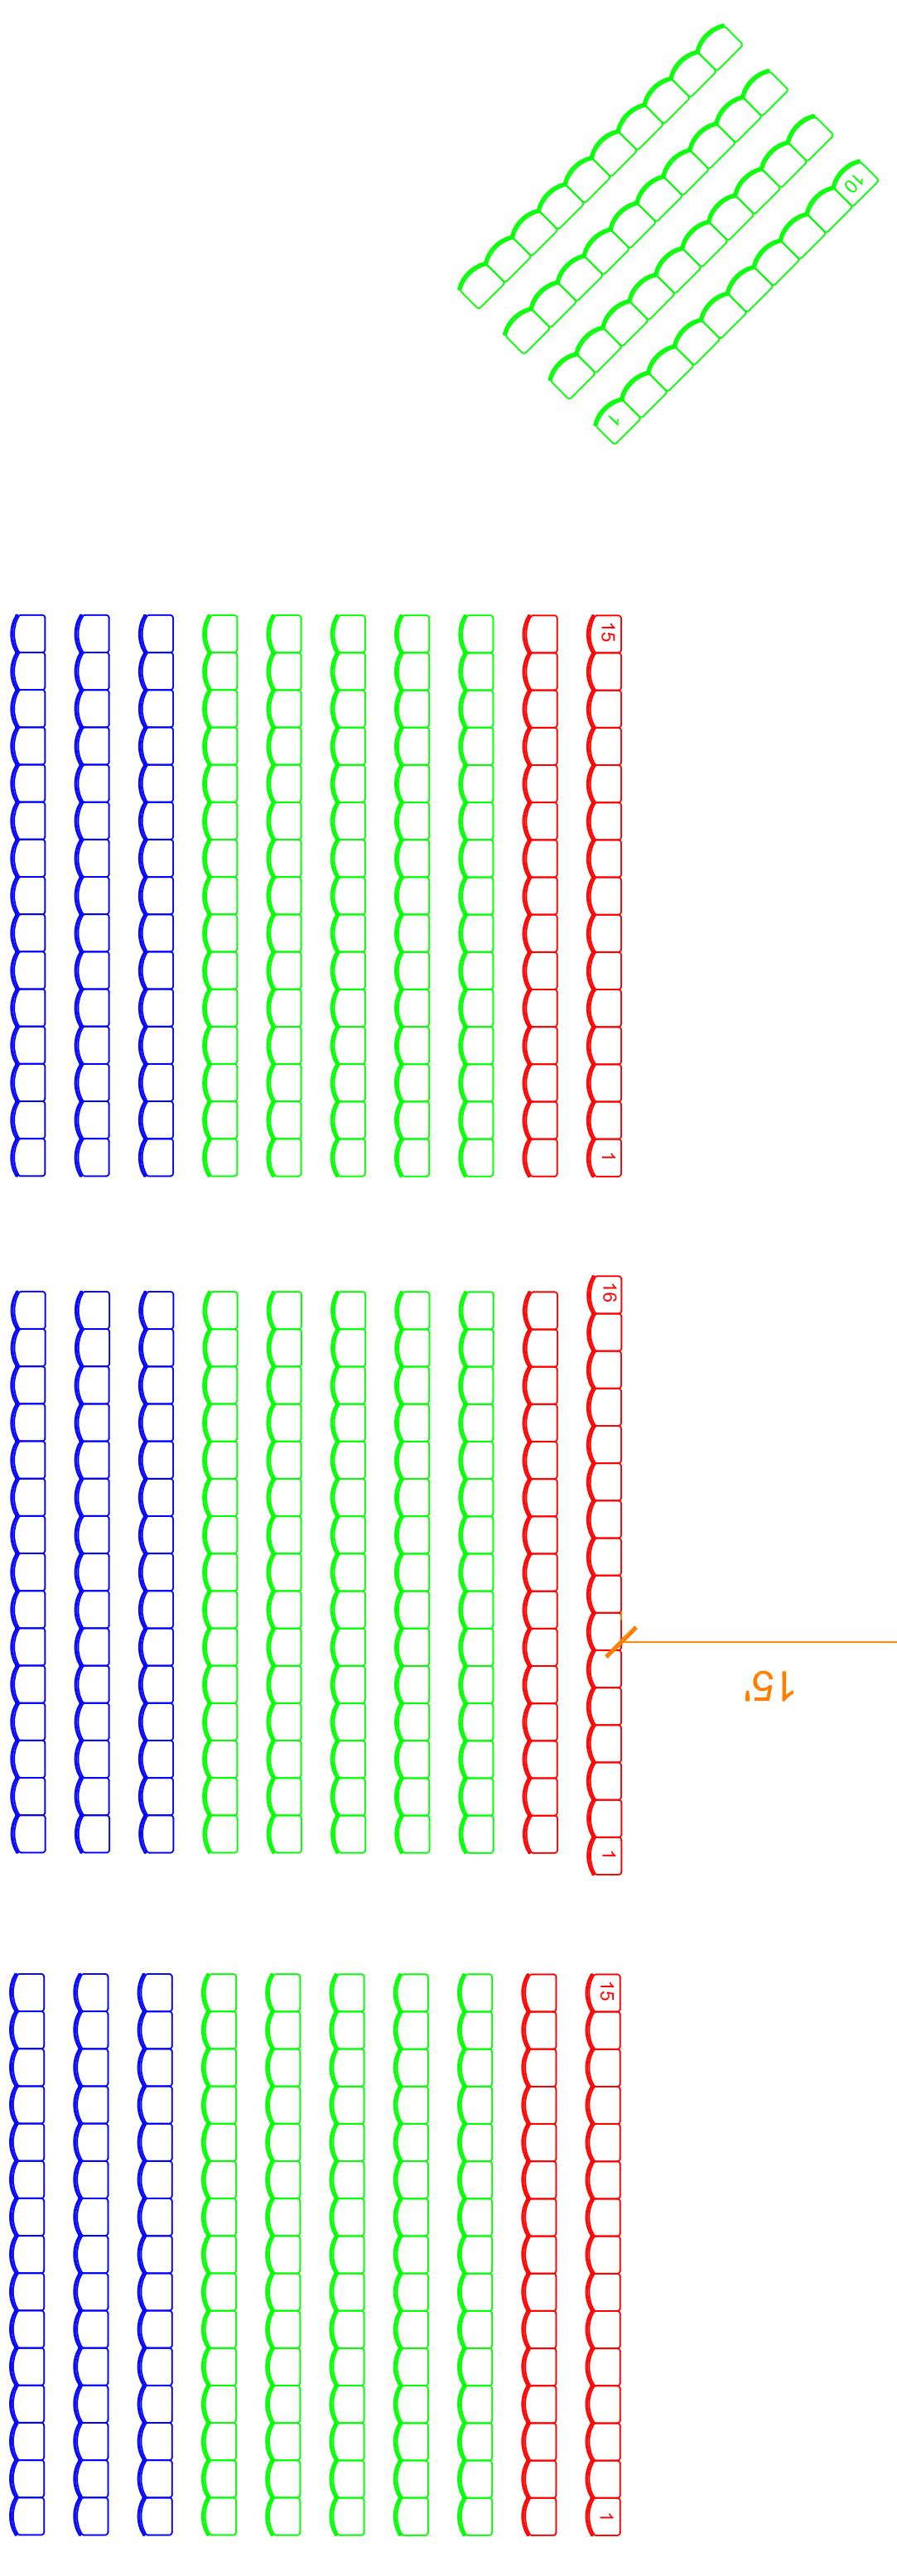

EMERGENCY EXIT

S

R

Q

P

O

N

M

12' Drape

12' Drape

Tier	Price (GST Incl.)
1	\$175 (includes Meet & Greet with Artist prior to the concert)
2	\$125
3	\$100
4	\$75
5	\$50
6	\$30

Total Floor Seats: 531

10' Emergency Exit

EMERGENCY EXIT

EMERGENCY EXIT

D

C

E

F

G

EMERGENCY EXIT