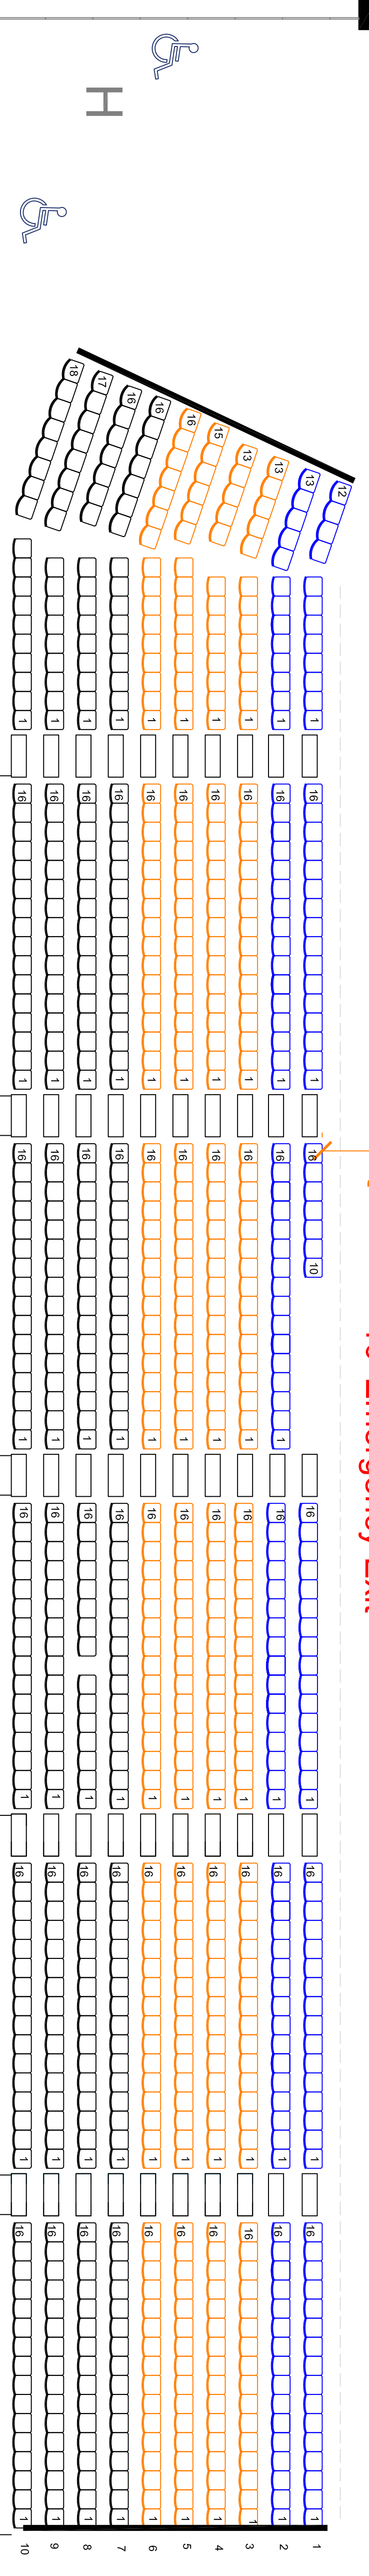

EMERGENCY EXIT

S

R

Q

P

O

N

M

12' Drape

12' Drape

Tier	Price (GST Incl.)
1	\$175 (includes Meet & Greet with Artist prior to the concert)
2	\$125
3	\$100
4	\$75
5	\$50
6	\$30

Total Floor Seats: 531

10' Emergency Exit

EMERGENCY EXIT

EMERGENCY EXIT

D

C

E

F

G

EMERGENCY EXIT